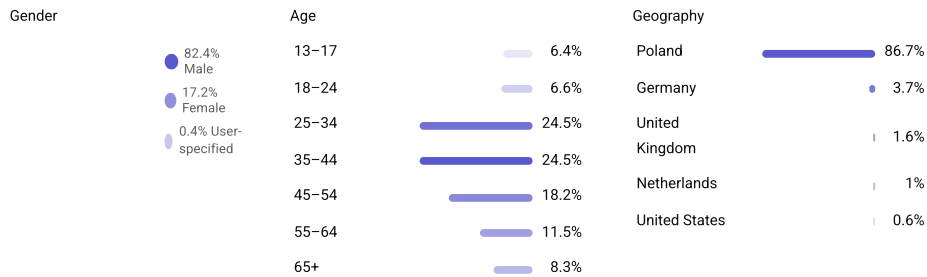

Social Media

[Bryki Bratku](#)
[Historia Bratku](#)
[Technologia](#)

Contact

[budowlankabratku](#)

Joined YouTube

September 28, 2025

Location

Poland

budowlankabratku

20.7K subscribers

This Media Kit was created on Jul 3, 2025

współprace: filip.schwarz.c.o@gmail.com

Key channel stats Last 28 days

Subscribers (Lifetime)	Videos published (Lifetime)	Unique viewers	Views
20.7K	156	1.5M	5.0M
Watch time (hours)	Average view duration	Average percentage viewed	Returning viewers
17.5K	0:23	93.3%	86.3%

Demographics Last 28 days

Branded content videos

Videos with paid promotion

Featured videos

Video highlights

Topic categories

This chart shows a list of urls to wikipedia pages that describe the channel's content

[Lifestyle](#)
[Hobby](#)