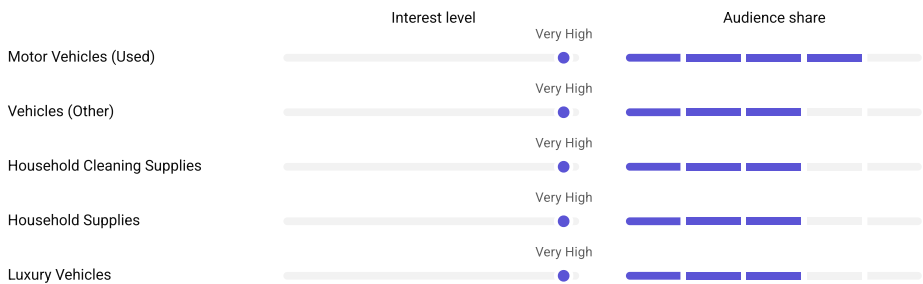

Demographics Last 28 days

Branded content videos

Videos with paid promotion

Featured videos

Video highlights

Topic categories

This chart shows a list of urls to wikipedia pages that describe the channel's content

- [Lifestyle](#)
- [Hobby](#)

Audience interests Last 28 days

Shopping interests Last 28 days

Household income Last 28 days

Parental status Last 28 days

Social Media

[Bryki Bratku](#)
[Historia Bratku](#)
[Technologia](#)