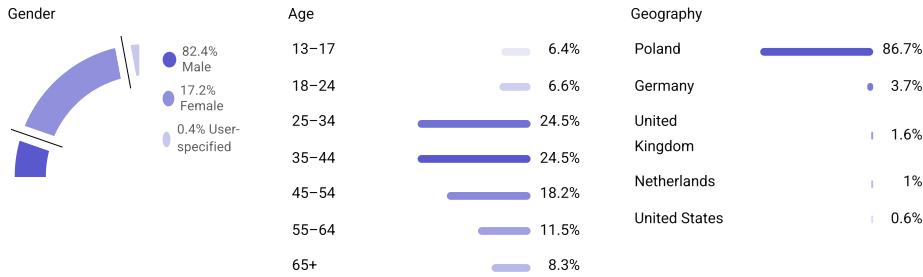

budowlankabratku

20.7K subscribers

współprace: filip.schwarz.c.o@gmail.com

Key channel stats Last 28 days

Subscribers (Lifetime) 20.7K	Videos published (Lifetime) 156	Unique viewers 1.5M	Views 5.0M
Watch time (hours) 17.5K	Average view duration 0:23	Average percentage viewed 93.3%	Returning viewers 86.3%

Demographics Last 28 days

Branded content videos

Videos with paid promotion

Featured videos

Video highlights

Topic categories

This chart shows a list of urls to wikipedia pages that describe the channel's content