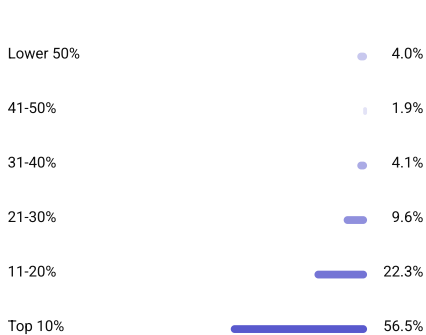

Demographics Last 28 days

Branded content videos

Videos with paid promotion

Featured videos

Video highlights

Topic categories

This chart shows a list of urls to wikipedia pages that describe the channel's content

- [Lifestyle](#)
- [Hobby](#)

Audience interests Last 28 days

Shopping interests Last 28 days

Household income Last 28 days

Parental status Last 28 days

Social Media

[Bryki Bratku](#)
[Historia Bratku](#)
[Technologia](#)