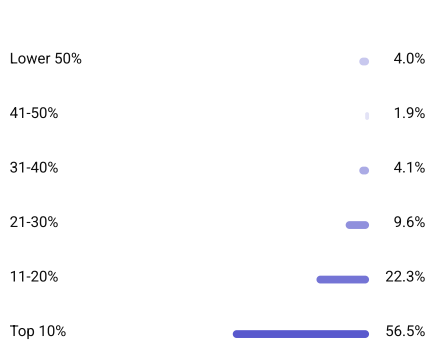

Demographics Last 28 days

Branded content videos

Videos with paid promotion

Featured videos

Video highlights

Topic categories

This chart shows a list of urls to wikipedia pages that describe the channel's content

[Lifestyle](#)
[Hobby](#)

Audience interests Last 28 daysShopping interests Last 28 daysHousehold income Last 28 daysParental status Last 28 days