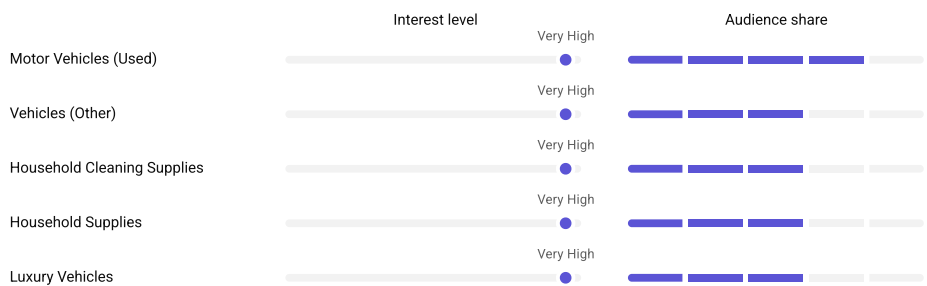

Shopping interests Last 28 days